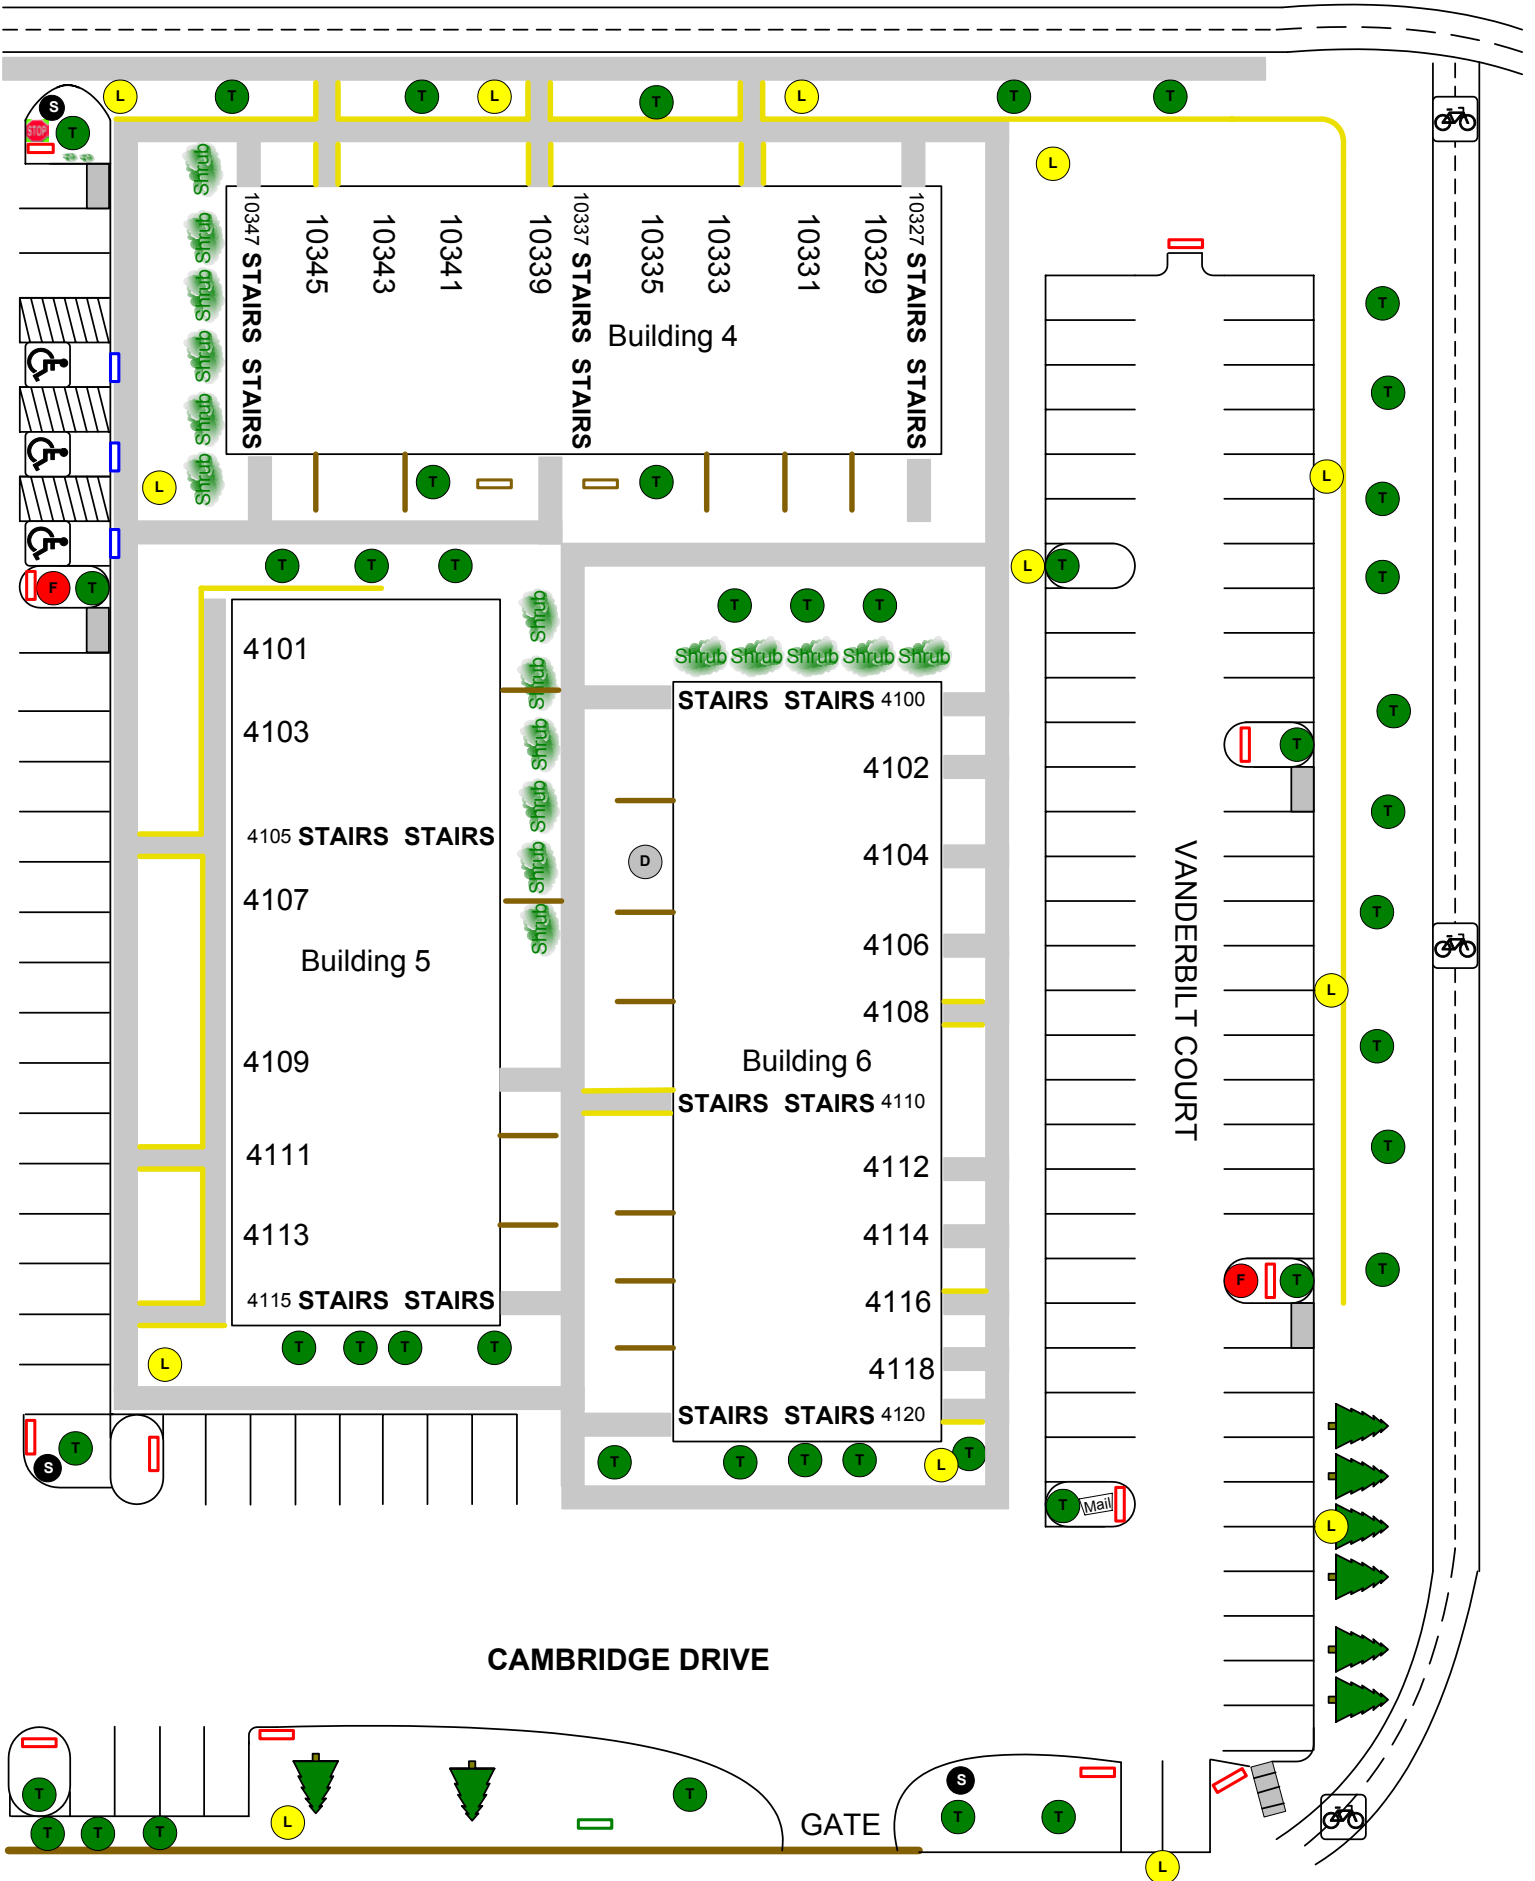

SAGER AVENUE

CAMBRIDGE DRIVE

GATE

VANDERBILT COURT